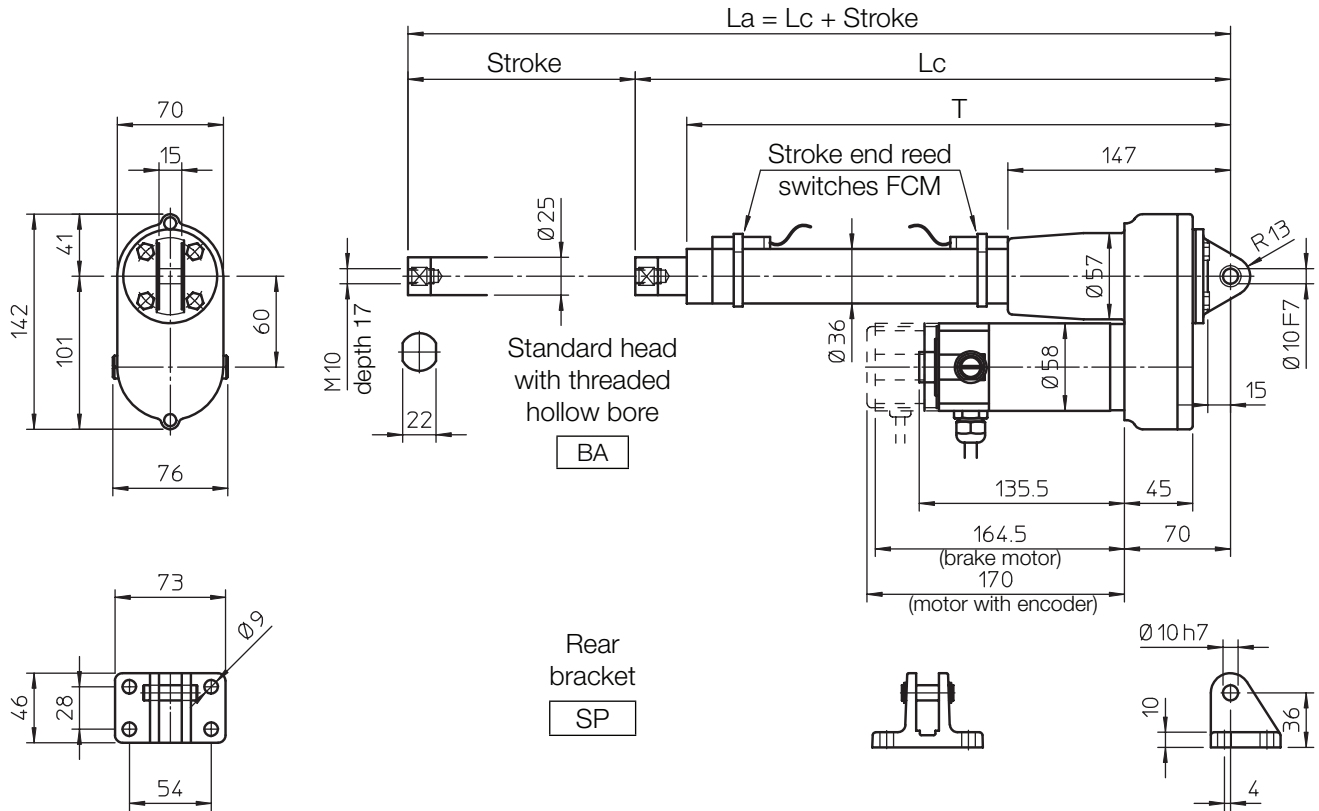

OVERALL DIMENSIONS

STROKE CODE	STROKE [mm]	LENGTH		T [mm]	MASS standard motor [kg]	MASS brake motor [kg]
		Lc [mm]	La [mm]			
C100	100	343	443	309	3.5	4.0
C200	200	443	643	409	3.8	4.3
C300	300	543	843	509	4.1	4.6
C400	400	643	1043	609	4.4	4.9
C500	500	743	1243	709	4.7	5.2

FRONT ATTACHMENT